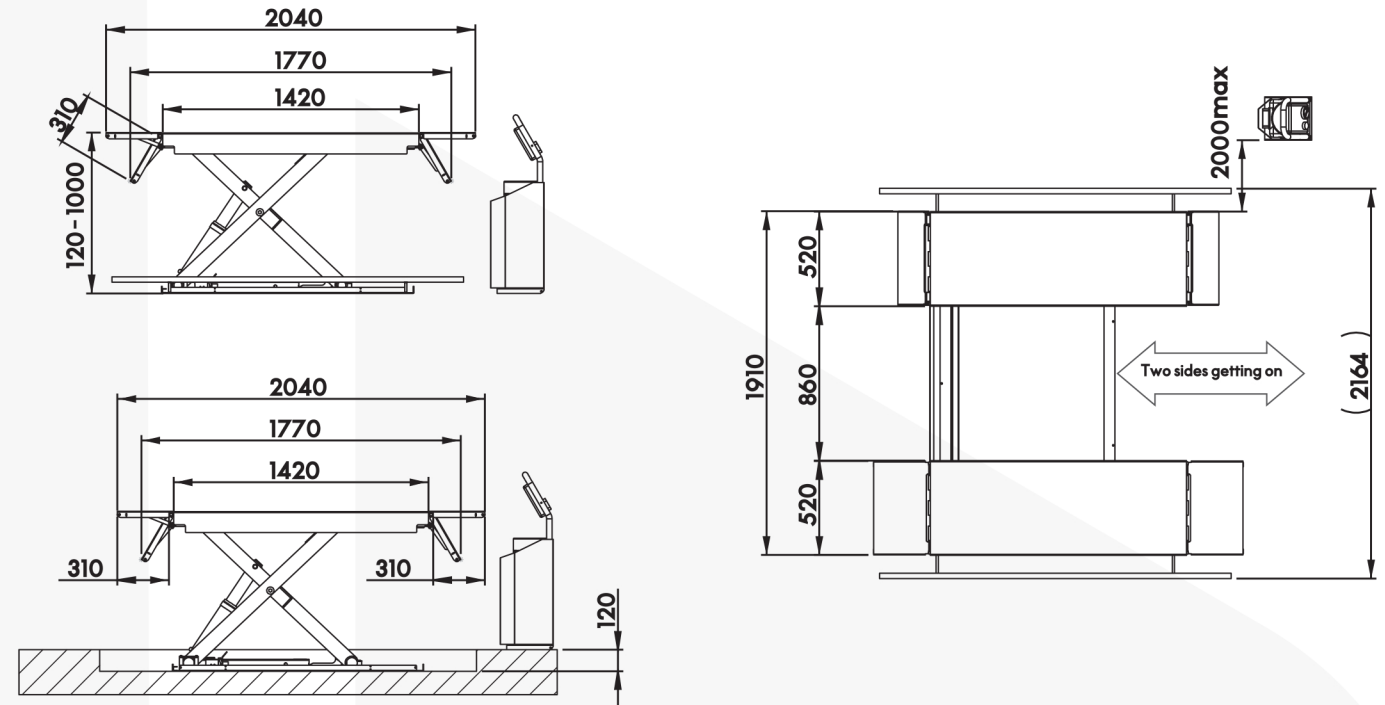

OMEGA OMEGA SERIES As Easy As Pie

Low profile scissor lift

3200 | KG

3600 | KG

OMEGA 320/360

Line Drawing

Highlights

- global design patent.
- Two sides drive on, making full use of space.
- Unique locking system is safe and user-friendly.
- Each lift passes the test of 115% dynamic load and 150% static load, safe and reliable.
- Bright's lift is equipped with product liability insurance.

Technical

	320	360
Capacity	3200kg	3600kg
Lifting time	25s	25s
Lowering time	18s	18s
Motor	380V 3Kw 3Ph 50Hz-60Hz	380V 3Kw 3Ph 50Hz-60Hz
Lifting height	1000mm	1000mm
Minimum height	120mm	120mm
Total width	2164mm	2164mm
Total weight	500kg	550kg